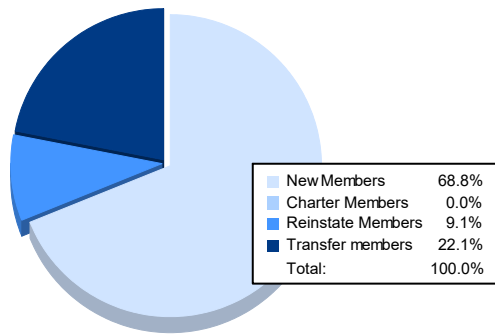

Year	New Clubs	Dropped Clubs	Gain/ Loss Clubs	New Members	Charter Members	Reinstate Members	Transfer Members	Total Member Added	Total Members Dropped	Gain/ Loss Members
2016-2017	1	3	-2	87	22	5	8	122	186	-64
2017-2018	0	3	-3	131	7	4	12	154	150	4
2018-2019	0	2	-2	102	2	4	5	113	141	-28
2019-2020	0	0	0	46	0	9	6	61	130	-69
2020-2021	0	1	-1	53	0	7	17	77	176	-99
<b>Average</b>	<b>0</b>	<b>2</b>	<b>-2</b>	<b>84</b>	<b>6</b>	<b>6</b>	<b>10</b>	<b>105</b>	<b>157</b>	<b>-51</b>

### Membership Composition June 2021 Cumulative