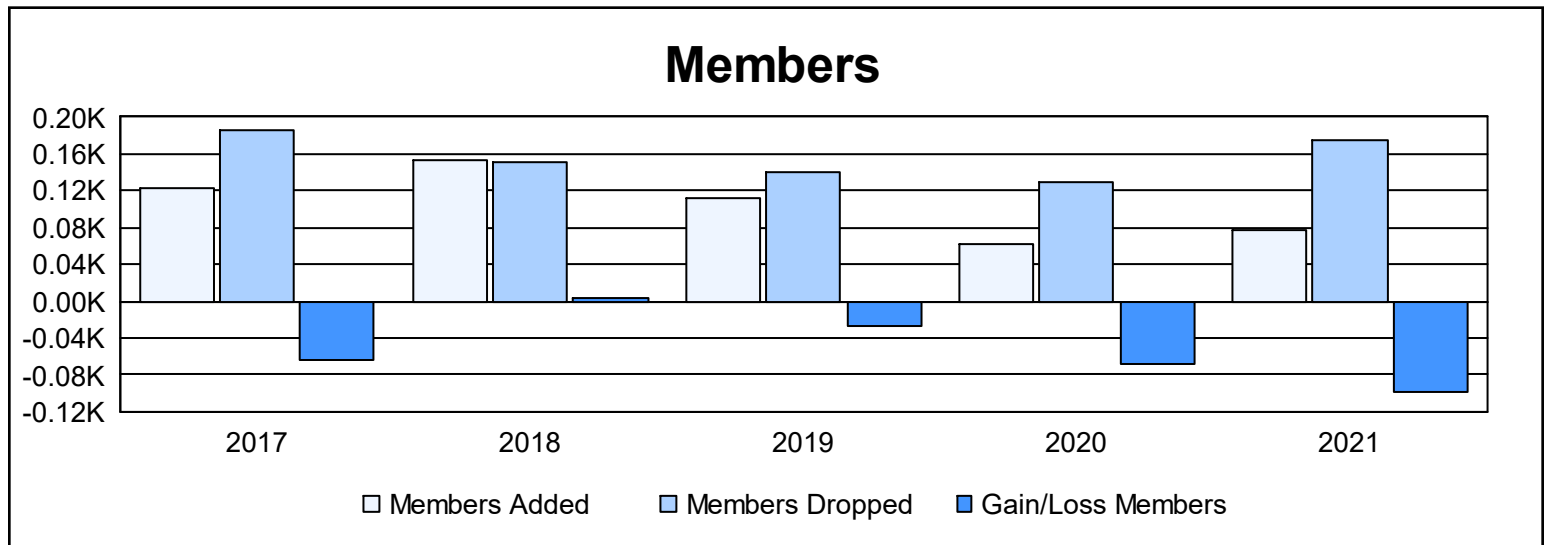

Year	New Clubs	Dropped Clubs	Gain/ Loss Clubs	New Members	Charter Members	Reinstate Members	Transfer Members	Total Member Added	Total Members Dropped	Gain/ Loss Members
2016-2017	1	3	-2	87	22	5	8	122	186	-64
2017-2018	0	3	-3	131	7	4	12	154	150	4
2018-2019	0	2	-2	102	2	4	5	113	141	-28
2019-2020	0	0	0	46	0	9	6	61	130	-69
2020-2021	0	1	-1	53	0	7	17	77	176	-99
<b>Average</b>	<b>0</b>	<b>2</b>	<b>-2</b>	<b>84</b>	<b>6</b>	<b>6</b>	<b>10</b>	<b>105</b>	<b>157</b>	<b>-51</b>

### Membership Composition June 2021 Cumulative