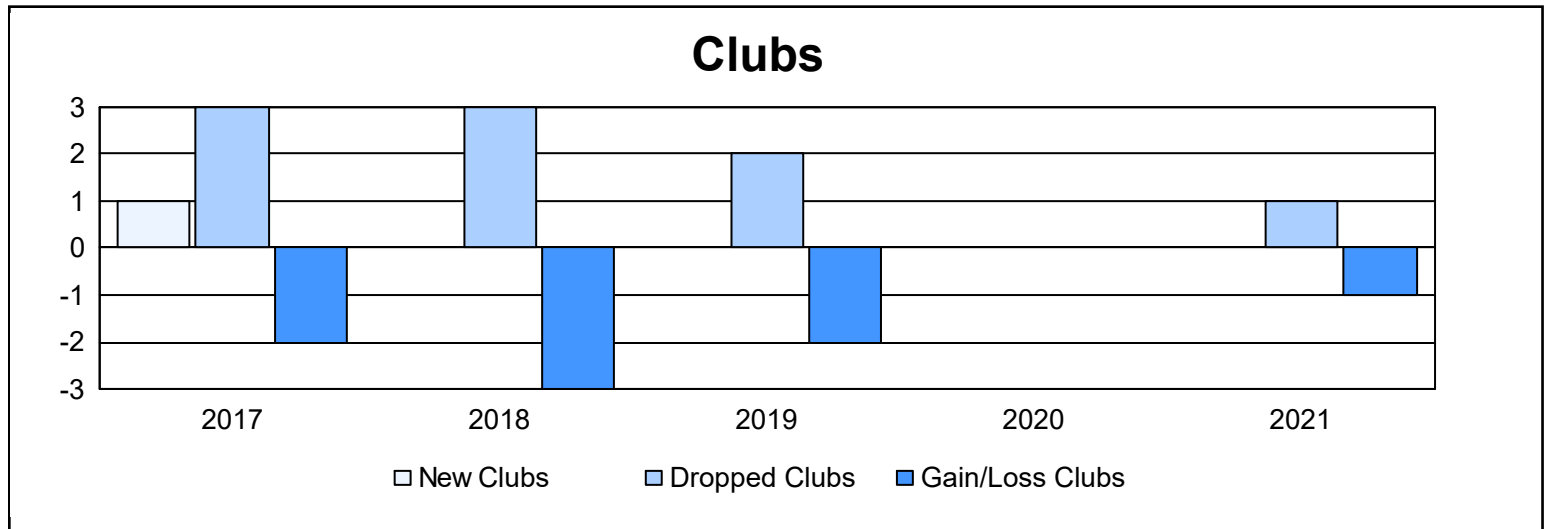

Year	New Clubs	Dropped Clubs	Gain/ Loss Clubs	New Members	Charter Members	Reinstate Members	Transfer Members	Total Member Added	Total Members Dropped	Gain/ Loss Members
2016-2017	1	3	-2	87	22	5	8	122	186	-64
2017-2018	0	3	-3	131	7	4	12	154	150	4
2018-2019	0	2	-2	102	2	4	5	113	141	-28
2019-2020	0	0	0	46	0	9	6	61	130	-69
2020-2021	0	1	-1	53	0	7	17	77	176	-99
<b>Average</b>	<b>0</b>	<b>2</b>	<b>-2</b>	<b>84</b>	<b>6</b>	<b>6</b>	<b>10</b>	<b>105</b>	<b>157</b>	<b>-51</b>

### Membership Composition June 2021 Cumulative